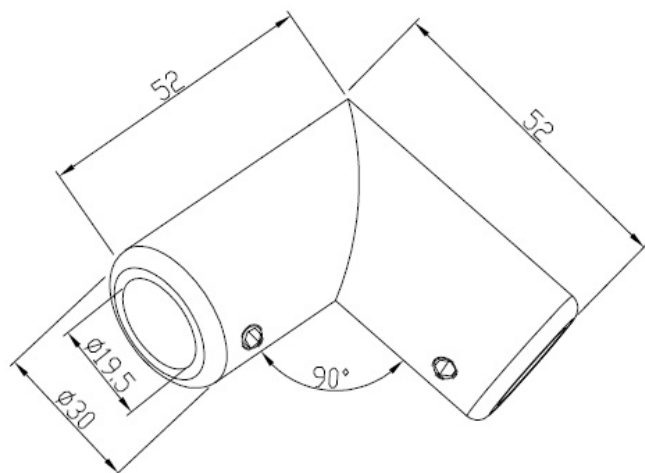

PRODUCT SHEET

Description:

Bar To Bar Connector 90DG, 52x52mm, F/ø19mm Tube, CPL

Item number:

15.26.107-0

Units	Box	Carton	HS Code	Barcode
Pcs.	1	50	8302419000	 5704866506694

SISO A/S

Mileparken 11
DK-2740 Skovlunde
Denmark
VAT: DK 24786013